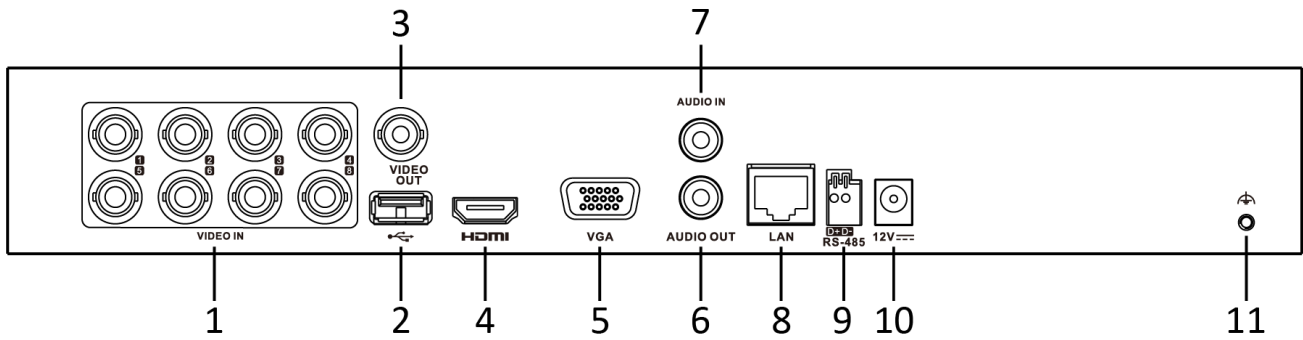

Physical Interface

*: The rear panel of iDS-7204HUHI-M1/FA provides 4 video input interfaces.

No.	Description	No.	Description
1	VIDEO IN	7	AUDIO IN, RCA connector
2	USB interface	8	LAN network interface
3	VIDEO OUT	9	RS-485 serial interface
4	HDMI interface	10	12 VDC power input
5	VGA interface	11	GND
6	AUDIO OUT, RCA connector